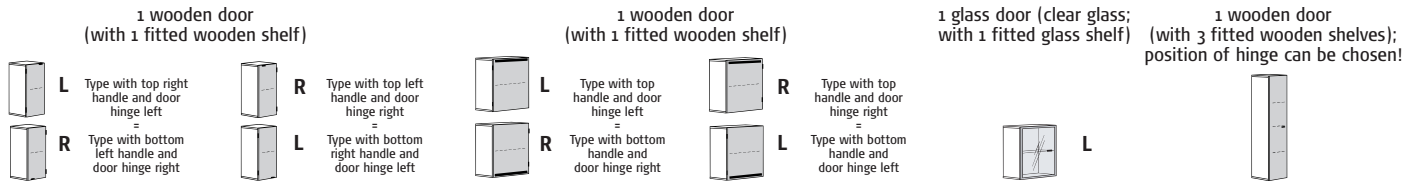

Article	Bookcase unit		Bookcase unit	
	158.4 x 70 x 34		158.4 x 140 x 34	
HxWxD in cm	Order no.	RRP*	Order no.	RRP*
NEW Polar-white lacquer / amberwood	4673	645.00	4633	1154.00
NEW Black lacquer / amberwood	4675	645.00	4635	1154.00
Polar-white lacquer	4678	645.00	4638	1154.00
Black lacquer	4679	645.00	4639	1154.00

Article	Open wall unit 2R		Open wall unit 2R		Open wall unit 4R	
	35.2 x 70 x 32		35.2 x 140 x 32		70.4 x 70 x 32	
HxWxD in cm	Order no.	RRP*	Order no.	RRP*	Order no.	RRP*
Polar-white lacquer	4073	287.00	4043	411.00	4273	384.00
Black lacquer	4075	287.00	4045	411.00	4275	384.00

Please note handles and hinges!

Wall unit 4R		Wall unit 4R		Wall unit 4R		Wall unit 4R		Wall unit 4R		Wall unit 8R	
70.4 x 35 x 34		70.4 x 35 x 34		70.4 x 70 x 34		70.4 x 70 x 34		70.4 x 70 x 34		140.8 x 35 x 34	
Order no.	RRP*	Order no.	RRP*	Order no.	RRP*	Order no.	RRP*	Order no.	RRP*	Order no.	RRP*
4403	274.00	4423	274.00	4333	397.00	4443	397.00	-	-	4493	686.00
4405	274.00	4425	274.00	4335	397.00	4445	397.00	-	-	4495	686.00
4401	274.00	4421	274.00	4331	397.00	4441	397.00	4341L 4351R	411.00	4491	686.00
4402	274.00	4422	274.00	4332	397.00	4442	397.00	4342L 4352R	411.00	4492	686.00

Sideboard and dining tables

Please also note the separate chapter "now! dining"!

Please note that the order numbers for the dining tables, the extension set and the drawer have changed.

Substructure with solid wooden legs in amberwood; with rear-lacquered glass top (polar-white lacquer or black lacquer) or with wooden top in amberwood

Dining table extension set consisting of extension board and drawer. Amberwood; can be fitted 1x on to the 160 cm wide dining table or 1x or 2x on to the 210 cm wide dining table

Amberwood; can be fitted 1x under the 160 cm wide dining table or 1x or 2x under the 210 cm wide dining table

2 drawers; 2 folding-doors