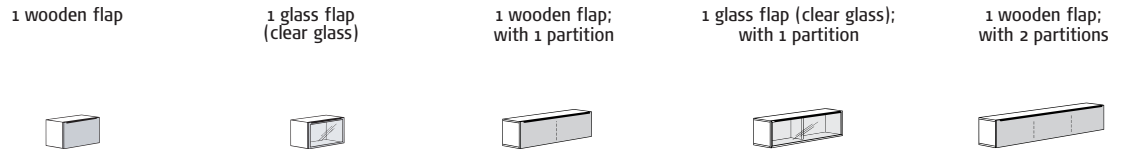

Article	Wall unit 2R		Wall unit 2R		Wall unit 2R		Wall unit 2R		Wall unit 2R	
	35.2 x 70 x 34		35.2 x 70 x 34		35.2 x 140 x 34		35.2 x 140 x 34		35.2 x 210 x 34	
HxWxD in cm	Order no.	RRP*	Order no.	RRP*	Order no.	RRP*	Order no.	RRP*	Order no.	RRP*
NEW Polar-white lacquer / amberwood	4373	274.00	-	-	4383	549.00	-	-	4483	782.00
NEW Black lacquer / amberwood	4375	274.00	-	-	4385	549.00	-	-	4485	782.00
Polar-white lacquer	4371	274.00	4301	384.00	4381	549.00	4391	617.00	4481	782.00
Black lacquer	4372	274.00	4302	384.00	4382	549.00	4392	617.00	4482	782.00

TV units

Infrared repeater set for TV units possible, see chapter "now! allgemein"!

Polar-white lacquer: carcass in polar-white lacquer, flap in amberwood or in high-gloss polar-white; with 3,3 cm thick top cover with cover shelf of rear-lacquered glass, white;
Black lacquer: carcass in black lacquer, flap in amberwood or in high-gloss black; with 3,3 cm thick top cover with cover shelf of rear-lacquered glass, black

Important note:

We point out that these wall units must be assembled and fitted by qualified personnel. Please be sure to note the notes on wall fitting in the chapter "now! allgemein".

with flap and open compartments (without rear wall)

Usable inside dims. open compartments (each side):
Height: 12.8 cm
Width: 66.6 cm
Depth: 47.4 cm

Usable inside dims. open compartments (each side):
Height: 12.8 cm
Width: 66.6 cm
Depth: 47.4 cm

Two drawers cannot be fitted directly next to one another in the open compartments of TV units.

for fitting on one side of TV units (amberwood)

Article	TV unit		Wall TV unit		TV unit		Wall TV unit		Drawer for TV units		TV bench	
	40 x 140 x 50		38.4 x 140 x 50		40 x 210 x 50		38.4 x 210 x 50		12.5 x 69.7 x 39		46.4 x 140 x 50	
HxWxD in cm	Order no.	RRP*	Order no.	RRP*	Order no.	RRP*	Order no.	RRP*	Order no.	RRP*	Order no.	RRP*
NEW Polar-white lacquer / amberwood	4133	686.00	4153	755.00	4143	1030.00	4163	1167.00	4193	177.00	4230	246.00
NEW Black lacquer / amberwood	4135	686.00	4155	755.00	4145	1030.00	4165	1167.00	4195	177.00		
Polar-white lacquer	4138	686.00	4158	755.00	4148	1030.00	4168	1167.00	4198	177.00		
Black lacquer	4139	686.00	4159	755.00	4149	1030.00	4169	1167.00	4199	177.00		

Desks, containers and office chair

With metal leg and full-length support panel

for fitting on one side of multifunctional container

Carcass and front in polar-white lacquer or black lacquer; incl. sliding-door; can also be used as room divider

Front in polar-white lacquer or black lacquer; for multifunctional container

Carcass and front in polar-white lacquer or black lacquer; drawers pull out partly

Revolving chair with universal rollers for soft and hard floors

Armrests for fitting on revolving chair