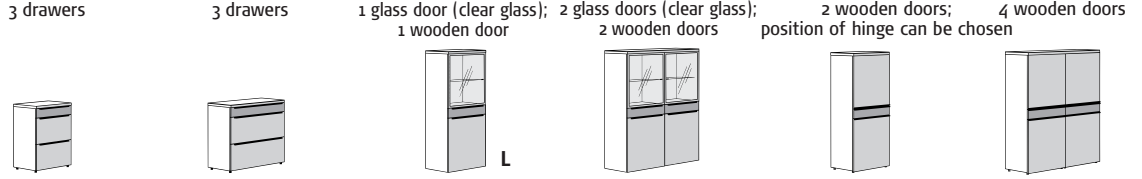

● **hülsta-SoftFlow:** All drawers with auto pull-in feature with brake as fully pullout units

● **hülsta-MagicClose:** All wooden hinge-doors and folding-doors of the sideboard with hülsta-MagicClose (gentle closing)

● hülsta is one of very few manufacturers allowed to mark all its products with the environmentally friendly "Blue Angel" sign.

Units

Polar-white lacquer: carcass in polar-white lacquer, front in high-gloss polar-white, drawers in 5 Raster height in amberwood or in high-gloss polar-white; glass frame doors aluminium powder-coated, white; with 3,3 cm thick top cover with cover shelf of rear-lacquered glass, white
Black lacquer: carcass in black lacquer, front in high-gloss black, drawers in 5 Raster height in amberwood or in high-gloss black; glass frame doors aluminium powder-coated, black; with 3,3 cm thick top cover with cover shelf of rear-lacquered glass, black

Article	Assembly unit		Assembly unit		Cabinet		Cabinet		Assembly unit		Assembly unit		
	88 x 70 x 44		88 x 105 x 44		158.4 x 70 x 44		158.4 x 140 x 44		158.4 x 70 x 44		158.4 x 140 x 44		
HxWxD in cm	Order no.	RRP*	Order no.	RRP*	Order no.	RRP*	Order no.	RRP*	Order no.	RRP*	Order no.	RRP*	
NEW Polar-white lacquer / amberwood	4173	824.00	4183	999.00	4313L	4323R	865.00	4363	1699.00	4413	920.00	4463	1699.00
NEW Black lacquer / amberwood	4175	824.00	4185	999.00	4315L	4325R	865.00	4365	1699.00	4415	920.00	4465	1699.00
Polar-white lacquer	4178	824.00	4188	999.00	4318L	4328R	865.00	4368	1699.00	4418	920.00	4468	1699.00
Black lacquer	4179	824.00	4189	999.00	4319L	4329R	865.00	4369	1699.00	4419	920.00	4469	1699.00

Wall units

Polar-white lacquer: carcass in polar-white lacquer, front in high-gloss polar-white or amberwood; **Black lacquer:** carcass in black lacquer, front in high-gloss black or amberwood;
Glass flap/glass frame door: carcass in polar-white lacquer or black lacquer, glass front of clear glass, frame aluminium powder-coated