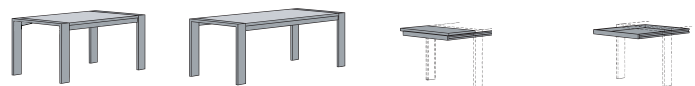

Article	Sideboard	
	88 x 210 x 44	
HxWxD in cm	Order no.	RRP*
NEW Polar-white lacquer / amberwood	4213	1699.00
NEW Black lacquer / amberwood	4215	1699.00
Polar-white lacquer	4218	1699.00
Black lacquer	4219	1699.00

Article	Dining table		Dining table		Dining table extension set		Dining table drawer	
	75 x 160 x 90		75 x 210 x 90		3.3 x 50 x 90		5.7 x 100 x 83	
HxWxD in cm	Order no.	RRP*	Order no.	RRP*	Order no.	RRP*	Order no.	RRP*
NEW Amberwood/polar-white glass	7162	999.00	7262	1139.00				
NEW Amberwood/black glass	7165	999.00	7265	1139.00				
NEW Amberwood	7166	999.00	7266	1139.00	7766	397.00	7866	287.00

Clothes unit

Rim in amberwood

can also be fitted vertically

Article	Clothes unit	
	210 x 6.4 x 34	
HxWxD in cm	Order no.	RRP*
Polar-white lacquer	4691	301.00
Black lacquer	4692	301.00

Article	Wall mirror	
	35.2 x 210 x 3	
HxWxD in cm	Order no.	RRP*
	4003	205.00

Coffee tables

Substructure with solid wooden legs in amberwood; with rear-lacquered glass top (polar-white lacquer or black lacquer) or with wooden top in amberwood

Free-swinging chair

with firm gliders for soft floors; with high-gloss chrome substructure

Wall shelves

Article	Wall shelf					
	3.3 x 70 x 25	3.3 x 105 x 25	3.3 x 140 x 25			
HxWxD in cm	Order no.	RRP*	Order no.	RRP*		
NEW Amberwood	4330	85.00	4430	99.00	4530	113.00

Article	Coffee table		Coffee table	
	36 x 90 x 90		36 x 120 x 70	
HxWxD in cm	Order no.	RRP*	Order no.	RRP*
NEW Polar-white glass / amberwood	4593	672.00	4573	672.00
NEW Black glass / amberwood	4595	672.00	4575	672.00
NEW Amberwood	4594	672.00	4574	672.00

Article	Free-swinging chair	
	87/94 x 53 x 39/51	
HxWxD in cm	Order no.	RRP*
Textile leather white	2669	429.00
Textile leather black	2670	429.00