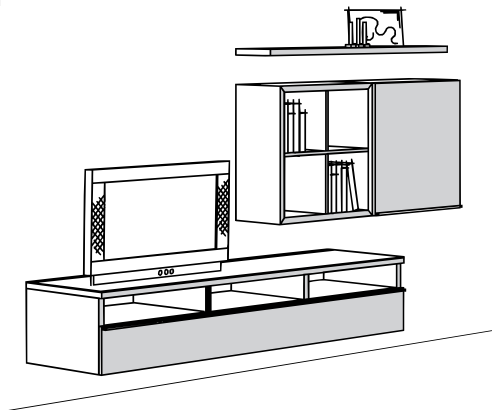

Special combination **NEW**

Please note:

Please state the versions and the order nos. of the individual units in the special combination clearly and separately in your order, as colour combinations are possible!

Important note:
We point out that these wall units must be assembled and fitted by qualified personnel. Please be sure to note the notes on wall fitting in the chapter "now! allgemein".

Height: approx. 159.0 cm
Width: approx. 280.0 cm
Depth: 50.0 cm

997061		Carcase/front								1919.00		
		Polar-white lacquer/amberwood	*	Black lacquer/amberwood	*	Polar-white lacquer/high-gloss polar-white	*	Black lacquer/high-gloss black	*		Amberwood/amberwood	*
1	Wall TV unit	4163		4165		4168		4169				
1	Open wall unit					4273		4275				
1	Wall unit with door	4333		4335		4331		4332				
1	Wall shelf									4530		

* = Please state how many of the articles are required in these columns. Please also note the maximum number of units allowed in each column in the combination.