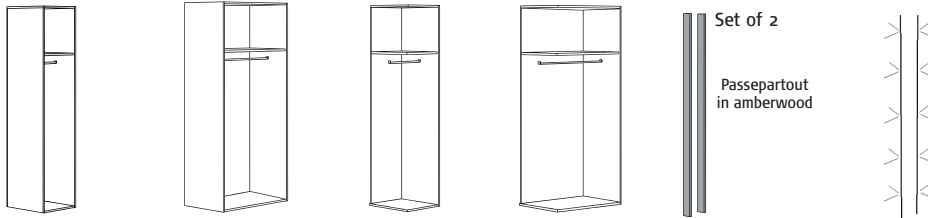

● ● ● made in germany

Wardrobes

Set of 2; LED lamp for vertical passepartout; 12 V; 6 W; footswitch must be ordered separately (see below)

Vertical passepartout can only be fitted in combination with the horizontal passepartout

Article	Wardrobe basic unit				Wardrobe extension unit				Vertical passepartout		LED lamp		Horizontal passepartout			
HxWxD in cm	222.3 x 52 x 59		222.3 x 102 x 59		222.3 x 50 x 59		222.3 x 100 x 59		225.9 x 3.3 x 10		220 cm high		3.3 x 50 x 10		3.3 x 100 x 10	
	Order no.	RRP*	Order no.	RRP*	Order no.	RRP*	Order no.	RRP*	Order no.	RRP*	Order no.	RRP*	Order no.	RRP*	Order no.	RRP*
Polar-white lacquer	9501	411.00	9521	528.00	9511	336.00	9531	446.00			9670	287.00				
Black lacquer	95062	411.00	95262	528.00	95162	336.00	95362	446.00			9670	287.00				
Amberwood NEW									96163	219.00	9670	287.00	96263	28.00	96463	33.00

Mirror door, left or right hinge

Rod grip in stainless steel look

Please also note the functional and high-quality wardrobe interior fittings from now! flexx in the separate chapter "now! flexx"!

Linen shelf in polar-white lacquer

Tubular chrome

Article	Wardrobe door		Mirror door, left		Mirror door, right		Rod grip		Linen shelf		Clothes rod					
HxWxD in cm	220.5 x 49.6 x 2		220.5 x 49.6 x 2		220.5 x 49.6 x 2		127.2 x 5.8 x 1.2		2.2 x 48 x 56.0		2.2 x 98 x 56.0		3 x 48 x 1.5		3 x 98 x 1.5	
	Order no.	RRP*	Order no.	RRP*	Order no.	RRP*	Order no.	RRP*	Order no.	RRP*	Order no.	RRP*	Order no.	RRP*	Order no.	RRP*
High-gloss polar-white	9703	213.00	9708	397.00	9709	397.00	9860	70.00	9071	51.00	9881	65.00	9940	15.00	9990	15.00
High-gloss black	9704	213.00														
Amberwood NEW	97063	213.00														

Lighting

Remote control for LED lamps possible, see chapter "now! allgemein"!

Note: A footswitch is essential for the mains connection. If several lamps are to be connected with one another, still only one footswitch is necessary (allowing for the max. watt data). Order one footswitch for each circuit required. The footswitch includes a lead and mains plug.

Top LED lamp; 12 V; fitted on wardrobe; required assembly height: 4.6 cm

Footswitch incl. preliminary transformer for top LED lamp

LED glass rim lamp; 12 V; 2.9 W

Footswitch incl. preliminary transformer for LED glass rim lamp

Halogen spotlamps; 12 V; 2x 5 W; fitted behind glass shelves

Halogen spotlamps; 12 V; 10 W

Footswitch for halogen spotlamps

Top LED lamp for wardrobes	LED footswitch
2 W	max. 15 W
1 lamp	
8060	8090
41.00	67.00

LED glass rim lamp	LED footswitch
2.9 x 66.4 x 1.4	max. 15 W
4090	4091
67.00	67.00

Halogen glass shelf lamp in aluminium profile	Undershelf/integrated lamp aluminium colour		Footswitch
	1 lamp	2 lamps	
	4020	4050	4010
129.00	136.00	199.00	21.00