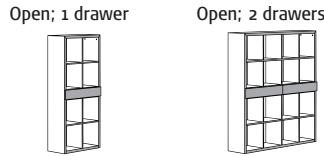

High-gloss care set

Polish, polishing sponge and polishing cloth (incl. instructions) for protecting and maintaining the high-gloss surfaces.

High-gloss care set	
Order no.	RRP*
4444	32.00

Versions

Polar-white lacquer (High-gloss polar-white)
Black lacquer (High-gloss black)
NEW Amberwood (genuine wood veneer)

Type list

now! no.7
by hülsta

● ● ● made in germany

Open units

Outer carcass and frame in amberwood, drawers in amberwood, high-gloss polar-white or high-gloss black; the open wall units are already completely assembled