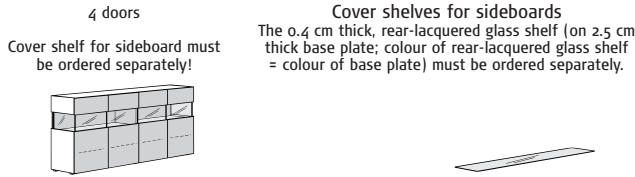

Sideboard

Note: Sideboard incl. 1.8 cm high legs

Article	Sideboard				
	88.2 x 210 x 42.3				
HxWxD in cm	White lacquer		Grey lacquer		
	Front	Order no.	RRP*	Order no.	RRP*
White lacquer	24022	1580.00	24012	1580.00	
Grey lacquer	24021	1580.00	24011	1580.00	

Article	Rear-lacquered glass shelf		
	for 210 cm width		
HxWxD in cm	Order no.	RRP*	
	rear-lacquered white	20602	160.00
rear-lacquered grey	20601	160.00	

Single units/ cabinets

Note: Single units/cabinets incl. 1.8 cm high legs

Article	Single unit 4R				Single unit 4R				
	78.6 x 70 x 42.3								
HxWxD in cm	White lacquer		Grey lacquer		White lacquer		Grey lacquer		
	Front	Order no.	RRP*	Order no.	RRP*	Order no.	RRP*	Order no.	RRP*
White lacquer	24122	480.00	24112	480.00	24222	686.00	24212	686.00	
Grey lacquer	24121	480.00	24111	480.00	24221	686.00	24211	686.00