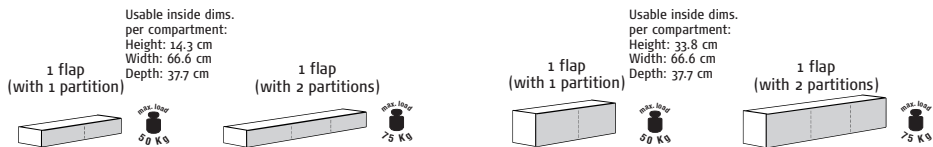

Fitted shelf for 2R lowboards and 2R wall lowboards

Article		Fitted shelf	
HxWxD in cm		1.9 x 66.6 x 27.3	
Version		Order no.	RRP*
White lacquer		22002	41.00
Grey lacquer		22001	41.00

Important note:
We point out that these wall units must be assembled and fitted by qualified personnel. Please be sure to note the notes on wall fitting in the chapter "now! allgemein".

Type list

now! no.15
by hülsta

● ● ● made in germany

Cover shelves for lowboards and wall lowboards must be ordered separately!

Cover shelves for lowboards
The 0.4 cm thick, rear-lacquered glass shelf (on 2.5 cm thick base plate; colour of rear-lacquered glass shelf = colour of base plate) must be ordered separately.

Wall lowboard 1R				Wall lowboard 1R				Wall lowboard 2R				Wall lowboard 2R			
19.2 x 140 x 42.3				19.2 x 210 x 42.3				38.4 x 140 x 42.3				38.4 x 210 x 42.3			
White lacquer		Grey lacquer		White lacquer		Grey lacquer		White lacquer		Grey lacquer		White lacquer		Grey lacquer	
Order no.	RRP*	Order no.	RRP*	Order no.	RRP*	Order no.	RRP*	Order no.	RRP*	Order no.	RRP*	Order no.	RRP*	Order no.	RRP*
21322	521.00	21312	521.00	21422	659.00	21412	659.00	22322	617.00	22312	617.00	22422	755.00	22412	755.00
21321	521.00	21311	521.00	21421	659.00	21411	659.00	22321	617.00	22311	617.00	22421	755.00	22411	755.00
21327	521.00	21317	521.00	21427	659.00	21417	659.00	22327	617.00	22317	617.00	22427	755.00	22417	755.00
21328	521.00	21318	521.00	21428	659.00	21418	659.00	22328	617.00	22318	617.00	22428	755.00	22418	755.00
21329	521.00	21319	521.00	21429	659.00	21419	659.00	22329	617.00	22319	617.00	22429	755.00	22419	755.00

Article		Rear-lacquered glass shelf			
HxWxD in cm		for 140 cm width		for 210 cm width	
		Order no.	RRP*	Order no.	RRP*
white rear-lacquered		20402	118.00	20502	160.00
grey rear-lacquered		20401	118.00	20501	160.00

1 door, 2 drawers

1 door with stained glass panel

1 door with stained glass panels

2 doors with stained glass panels

Single unit 8R				Cabinet 8R with 1 door left				Cabinet 8R with 1 door right				Cabinet 8R with 1 door left				Cabinet 8R with 1 door right				Cabinet 8R			
155.4 x 70 x 42.3				155.4 x 70 x 42.3				155.4 x 70 x 42.3				155.4 x 70 x 42.3				155.4 x 70 x 42.3				155.4 x 140 x 42.3			
White lacquer		Grey lacquer		White lacquer		Grey lacquer		White lacquer		Grey lacquer		White lacquer		Grey lacquer		White lacquer		Grey lacquer		White lacquer		Grey lacquer	
Order no.	RRP*	Order no.	RRP*	Order no.	RRP*	Order no.	RRP*	Order no.	RRP*	Order no.	RRP*	Order no.	RRP*	Order no.	RRP*	Order no.	RRP*	Order no.	RRP*	Order no.	RRP*	Order no.	RRP*
28122	892.00	28112	892.00	28222	824.00	28212	824.00	28322	824.00	28312	824.00	28422	1099.00	28412	1099.00	28522	1099.00	28512	1099.00	28622	1635.00	28612	1635.00
28121	892.00	28111	892.00	28221	824.00	28211	824.00	28321	824.00	28311	824.00	28421	1099.00	28411	1099.00	28521	1099.00	28511	1099.00	28621	1635.00	28611	1635.00

1 door with stained glass panels, 1 drawer; especially suitable for combining with 2x 1R or 2R wall lowboards

Panels

Note: Panels incl. 1.8 cm high legs

Cabinet 8R with 1 door		155.4 x 70 x 42.3	
White lacquer		Grey lacquer	
Order no.	RRP*	Order no.	RRP*
29322	1236.00	29312	1236.00
29321	1236.00	29311	1236.00