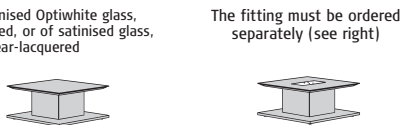

Coffee tables

Note: Coffee tables optionally on castors or legs (castors and legs are supplied).

Article	Coffee table				Coffee table for fittings				
	40 x 90 x 90								
HxWxD in cm	white rear-lacquered		grey rear-lacquered		white rear-lacquered		grey rear-lacquered		
	Tabletop	Order no.	RRP*	Order no.	RRP*	Order no.	RRP*	Order no.	RRP*
White lacquer	25522	686.00	25521	686.00	25722	686.00	25721	686.00	
Grey lacquer	25512	686.00	25511	686.00	25712	686.00	25711	686.00