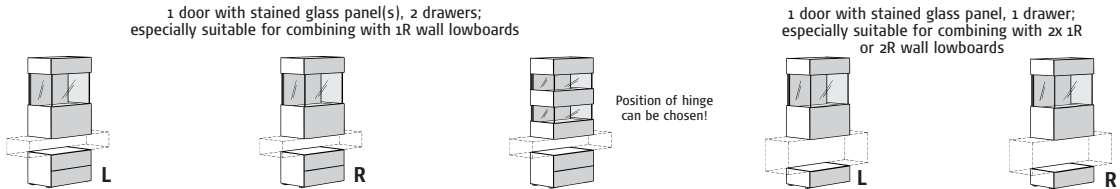

Cabinets

Note: Cabinets incl. 1.8 cm high legs

Article	Cabinet 8R with 1 door, left				Cabinet 8R with 1 door, right				Cabinet 8R with 1 door				Cabinet 8R with 1 door, left				Cabinet 8R with 1 door, right																							
	155.4 x 70 x 42.3								155.4 x 70 x 42.3								155.4 x 70 x 42.3								155.4 x 70 x 42.3								155.4 x 70 x 42.3							
HxWxD in cm	White lacquer		Grey lacquer		White lacquer		Grey lacquer		White lacquer		Grey lacquer		White lacquer		Grey lacquer		White lacquer		Grey lacquer																					
	Front	Order no.	RRP*	Order no.	RRP*	Order no.	RRP*	Order no.	RRP*	Order no.	RRP*	Order no.	RRP*	Order no.	RRP*	Order no.	RRP*	Order no.	RRP*	Order no.	RRP*																			
White lacquer	27122	1167.00	27112	1167.00	27222	1167.00	27212	1167.00	27322	1374.00	27312	1374.00	29122	1030.00	29112	1030.00	29222	1030.00	29212	1030.00																				
Grey lacquer	27121	1167.00	27111	1167.00	27221	1167.00	27211	1167.00	27321	1374.00	27311	1374.00	29121	1030.00	29111	1030.00	29221	1030.00	29211	1030.00																				

Wall units

Article	Wall unit 2R				Wall unit 2R				
	38.4 x 70 x 34.3								
HxWxD in cm	White lacquer		Grey lacquer		White lacquer		Grey lacquer		
	Front	Order no.	RRP*	Order no.	RRP*	Order no.	RRP*	Order no.	RRP*
White lacquer	22522	342.00	22512	342.00	22622	480.00	22612	480.00	
Grey lacquer	22521	342.00	22511	342.00	22621	480.00	22611	480.00	
Colour touch: night-blue lacquer	22527	342.00	22517	342.00	22627	480.00	22617	480.00	
Colour touch: violet lacquer	22528	342.00	22518	342.00	22628	480.00	22618	480.00	
Colour touch: lemon lacquer	22529	342.00	22519	342.00	22629	480.00	22619	480.00	

Wall units

Article	Wall unit 4R				Wall unit 4R				
	76.8 x 70 x 34.3								
HxWxD in cm	White lacquer		Grey lacquer		White lacquer		Grey lacquer		
	Front	Order no.	RRP*	Order no.	RRP*	Order no.	RRP*	Order no.	RRP*
White lacquer	24322	411.00	24312	411.00	23422	549.00	23412	549.00	
Grey lacquer	24321	411.00	24311	411.00	23421	549.00	23411	549.00	

Fitting consisting of lid, compartments, 4 test tubes and plastic box; fits coffee table and dining table. The fitting for the coffee and dining table for fittings must be ordered extra.

Coffee tables

Note: Coffee tables optionally on castors or legs (castors and legs are supplied).

Article	Coffee table				Coffee table for fittings				
	40 x 90 x 90								
HxWxD in cm	white rear-lacquered		grey rear-lacquered		white rear-lacquered		grey rear-lacquered		
	Tabletop	Order no.	RRP*	Order no.	RRP*	Order no.	RRP*	Order no.	RRP*
White lacquer	25522	686.00	25521	686.00	25722	686.00	25721	686.00	
Grey lacquer	25512	686.00	25511	686.00	25712	686.00	25711	686.00