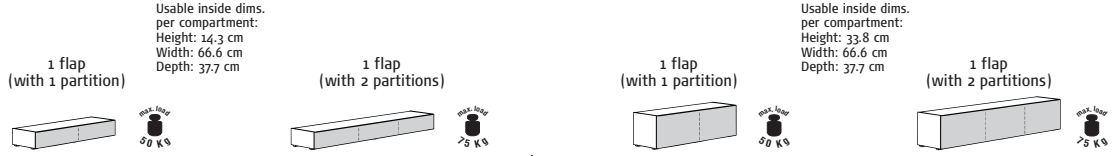

- **hülsta-Push-to-open:** All drawers with hülsta-Push-to-open
- **hülsta-MagicClose:** All wooden hinge-doors with hülsta-MagicClose (gentle closing)
- hülsta is one of very few manufacturers allowed to mark all its products with the environmentally friendly "Blue Angel" sign.

Versions Carcase/front

White lacquer
Grey lacquer
Colour touch: night-blue lacquer
Colour touch: violet lacquer
Colour touch: lemon lacquer

Infrared repeater set possible for lowboards and wall lowboards, see chapter "now! allgemein"!
Max. unit depth when IR repeater fitted: 27.0 cm

Cover shelves for lowboards and wall lowboards must be ordered separately!

Lowboards

Note: Lowboards incl. 1.8 cm high legs

Article	Lowboard 1R				Lowboard 1R				Lowboard 2R				Lowboard 2R																			
	21.0 x 140 x 42.3								21.0 x 210 x 42.3								40.2 x 140 x 42.3								40.2 x 210 x 42.3							
HxWxD in cm	White lacquer		Grey lacquer		White lacquer		Grey lacquer		White lacquer		Grey lacquer		White lacquer		Grey lacquer		White lacquer		Grey lacquer													
	Front	Order no.	RRP*	Order no.	RRP*	Order no.	RRP*	Order no.	RRP*	Order no.	RRP*	Order no.	RRP*	Order no.	RRP*	Order no.	RRP*	Order no.	RRP*	Order no.	RRP*											
White lacquer	21122	411.00	21112	411.00	21222	549.00	21212	549.00	22122	521.00	22112	521.00	22222	659.00	22212	659.00	22122	659.00	22112	659.00												
Grey lacquer	21121	411.00	21111	411.00	21221	549.00	21211	549.00	22121	521.00	22111	521.00	22221	659.00	22211	659.00	22121	659.00	22111	659.00												
Colour touch: night-blue lacquer	21127	411.00	21117	411.00	21227	549.00	21217	549.00	22127	521.00	22117	521.00	22227	659.00	22217	659.00	22127	659.00	22117	659.00												
Colour touch: violet lacquer	21128	411.00	21118	411.00	21228	549.00	21218	549.00	22128	521.00	22118	521.00	22228	659.00	22218	659.00	22128	659.00	22118	659.00												
Colour touch: lemon lacquer	21129	411.00	21119	411.00	21229	549.00	21219	549.00	22129	521.00	22119	521.00	22229	659.00	22219	659.00	22129	659.00	22119	659.00